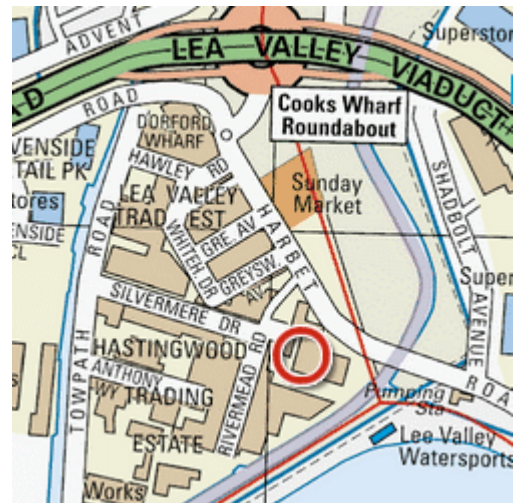

KIMURA GYM TIMETABLE

	MONDAY	TUESDAY	WEDNESDAY	THURSDAY	FRIDAY	SATURDAY	SUNDAY
10.00 12.00						BJJ	
13.00 14.00							BJJ Kids
14.00 16.00							BJJ
18.45 20:00							
20.00 22.00	Wing Chun Kung Fu	BJJ	BJJ	Wing Chun Kung Fu	BJJ		Street Boxing

DIRECTIONS

Hastingwood Trading Estate
 35 Harbet Road,
 Unit C36 (next to Eddies Cafe)
 Edmonton,
 London,
 N18 3HT

Email: kimuragym@hotmail.co.uk
 Mob: 07956-433-997

For Brazilian Jiu Jitsu Enquiries please contact
 Arlans Siqueira on: 07944-487-012

It is served by Bus route 34 from either Walthamstow Central Tube or Arnos Grove Tube Station! Car parking is available.

***When parking in the car park, please ensure that you place a note in the front window to specify that you are at unit C36.**

Please note also that the front gate security have will require you to approach the gatehouse and ask for admittance to unit C36 (Next to Eddies Cafe)